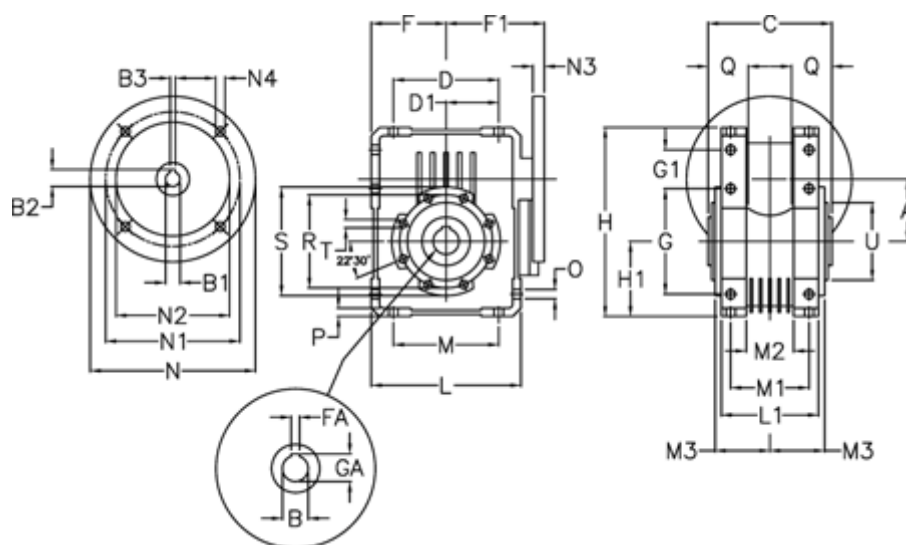

Article number: 392211003074636

Description: Worm Gear with Torque Limiter  
W110 L2-U-30-P112 B14

## Measures

A = 110.1	F = 125	L = 250	N2 = 110	T = M12x19
B = 42	F1 = 151	L1 = 143	N3 = 13	U = 130
B1 E7 = 28	FA = 12	M = 184	N4 = 9	
B2 = 31.3	G = 184	M1 = 115	O = 14	
B3 H9 = 8	G1 = 58	M2 = 69	P = 14	
C = 155	GA = 45.3	M3 = 73	Q = 45	
D = 174	H = 308	N = 160	R = 165	
D1 = 82	H1 = 125	N1 = 130	S = 200	